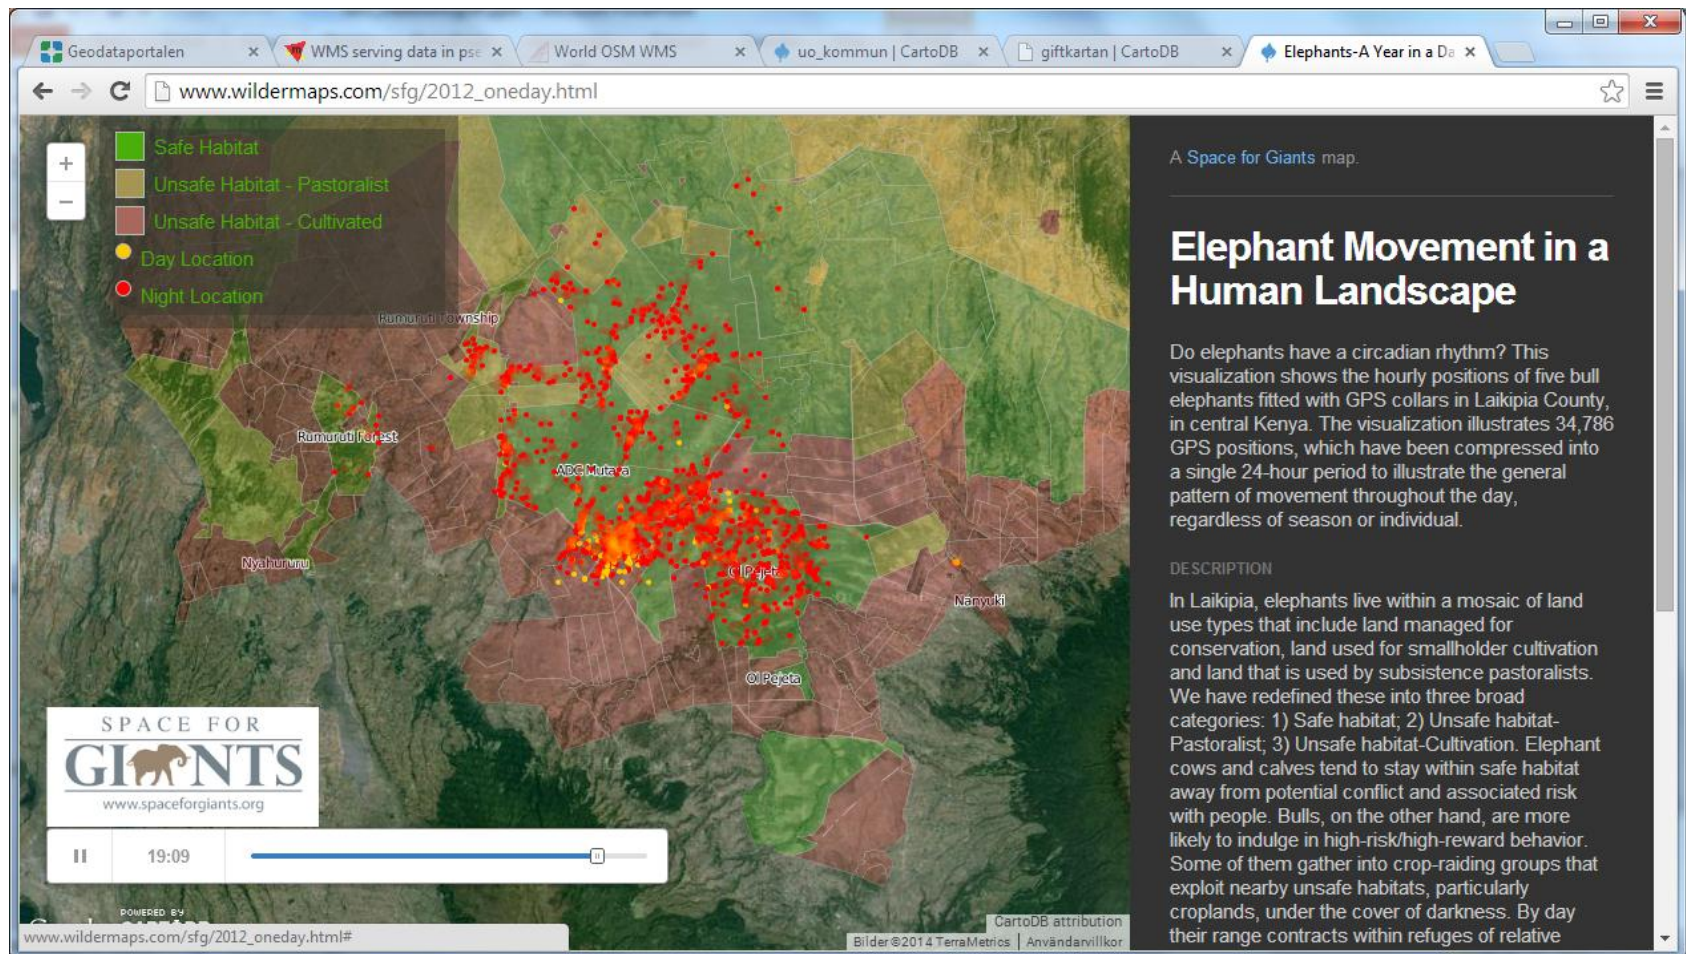

# CartoDB

- Open Source
- Enterprise-version

<http://www.cartodb.com>

The screenshot shows the CartoDB website interface. The top navigation bar includes links for VISUALIZE, ANALYZE, DEVELOP, CASE STUDIES, DOCUMENTATION, PRICING, and a SIGN IN button. The main headline reads: "We help people visualize and analyze geospatial data" with a sub-headline: "From polygons to points. From hundreds to millions. No limits with CartoDB." Below this are "See how" and "Get started" buttons. A central image shows a map visualization of meteorite falls. The bottom section is titled "Scale and performance to meet your needs" and lists four pricing plans:

**giftkartan**

Här är Aftonbladets interaktiva giftkarta. Klicka i en cirkel, så får du information om hur just den platsen kan vara förenad av miljögifter.

**OBJEKTNAMN**  
**Lännaholms Bruk**

**STATUS**  
Huvudstudie - pågående

# Kartläggning av elefanter rörelse

- War begins with Germany -

ABOUT THIS VISUALIZATION  
 This visualization maps 1 million WWI Royal Navy locations transcribed by the citizen scientists of Old Weather.  
 Read more at [blog.cartodb.com](http://blog.cartodb.com)