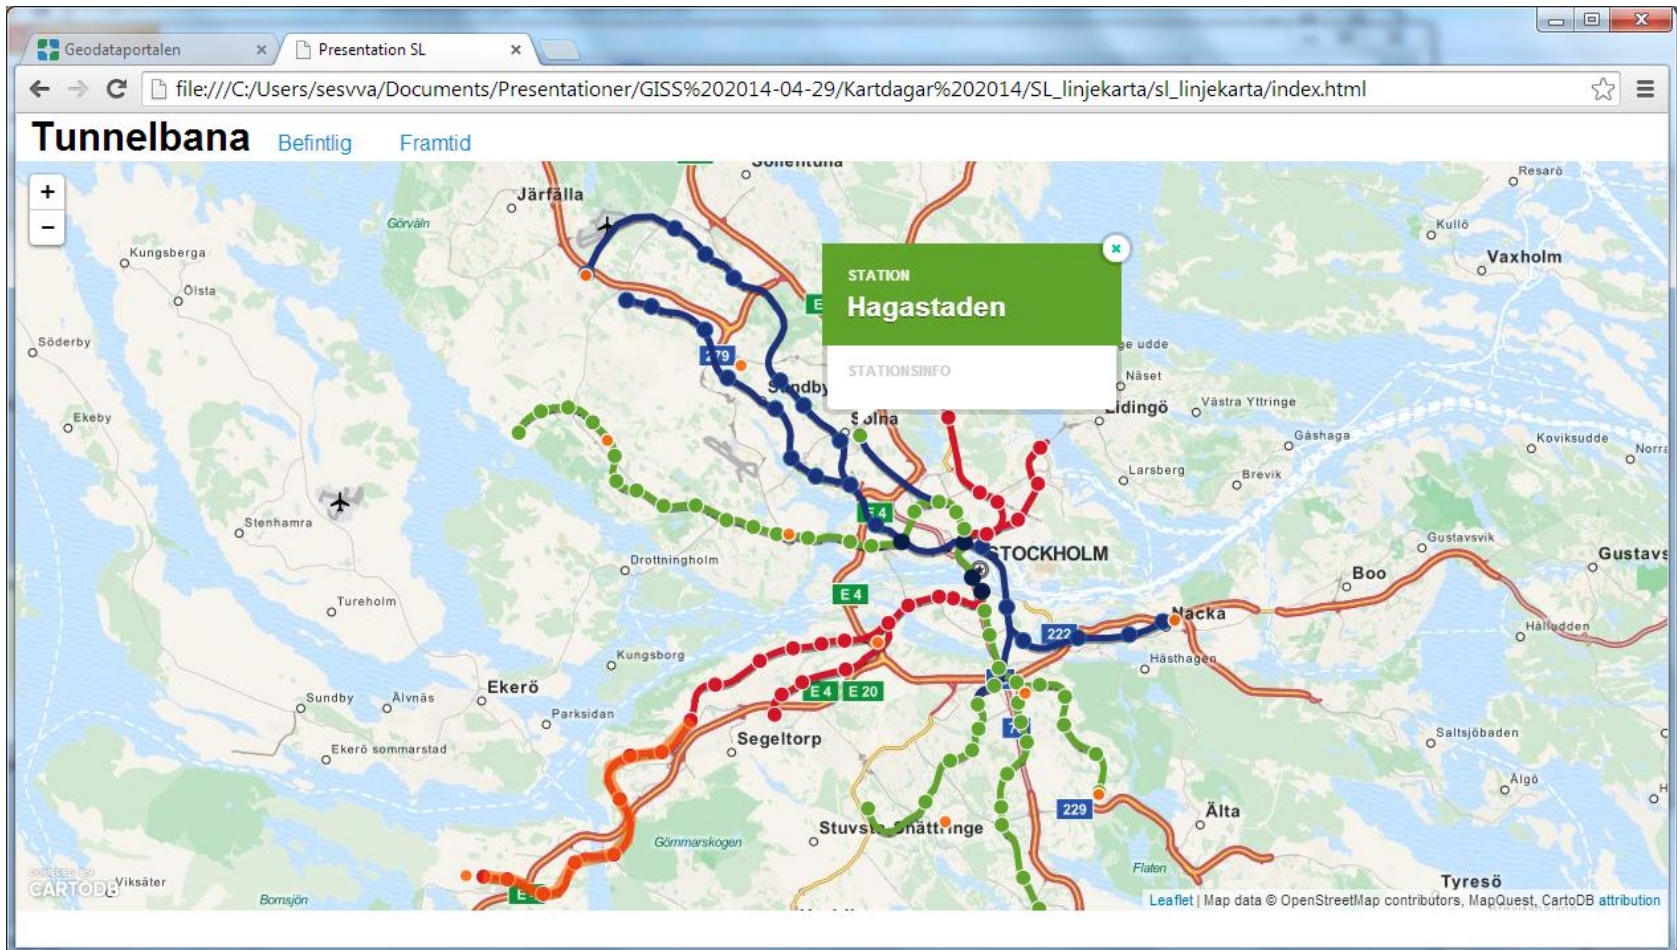

SL, depåkarta