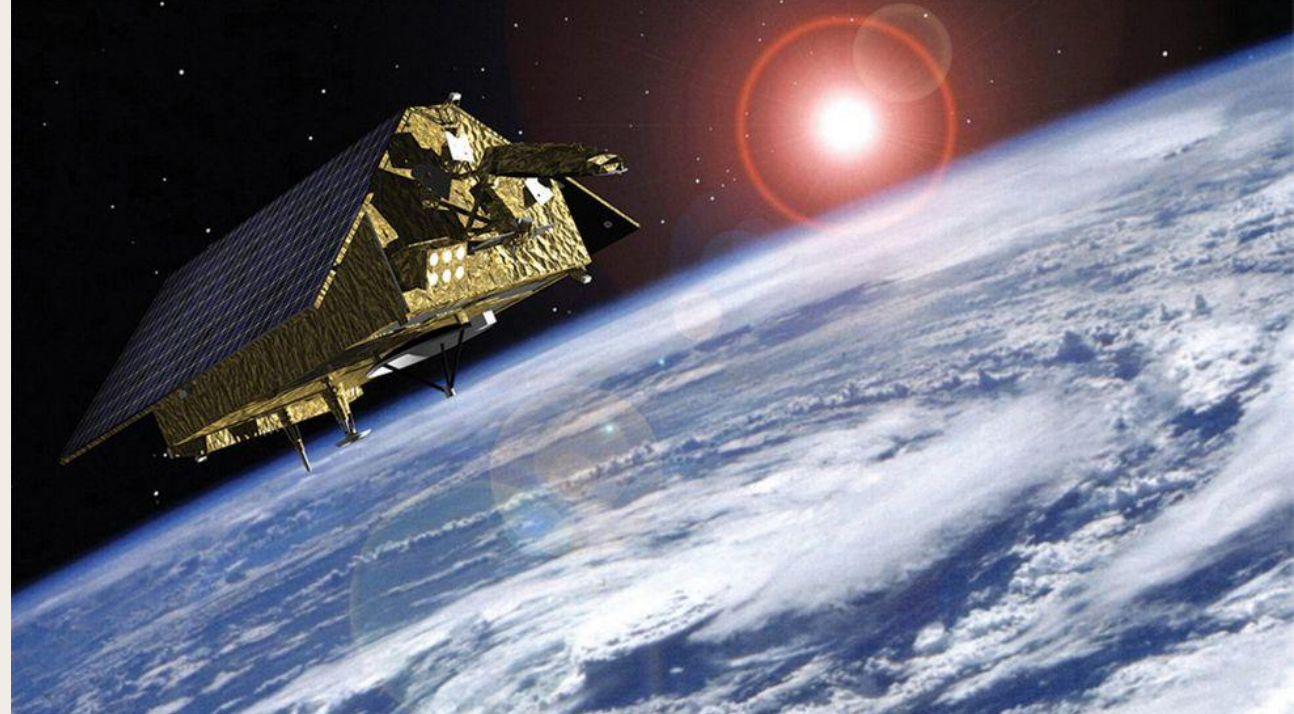

En mänsklig spaning
från en bransch mot
en annan...

...eller ?