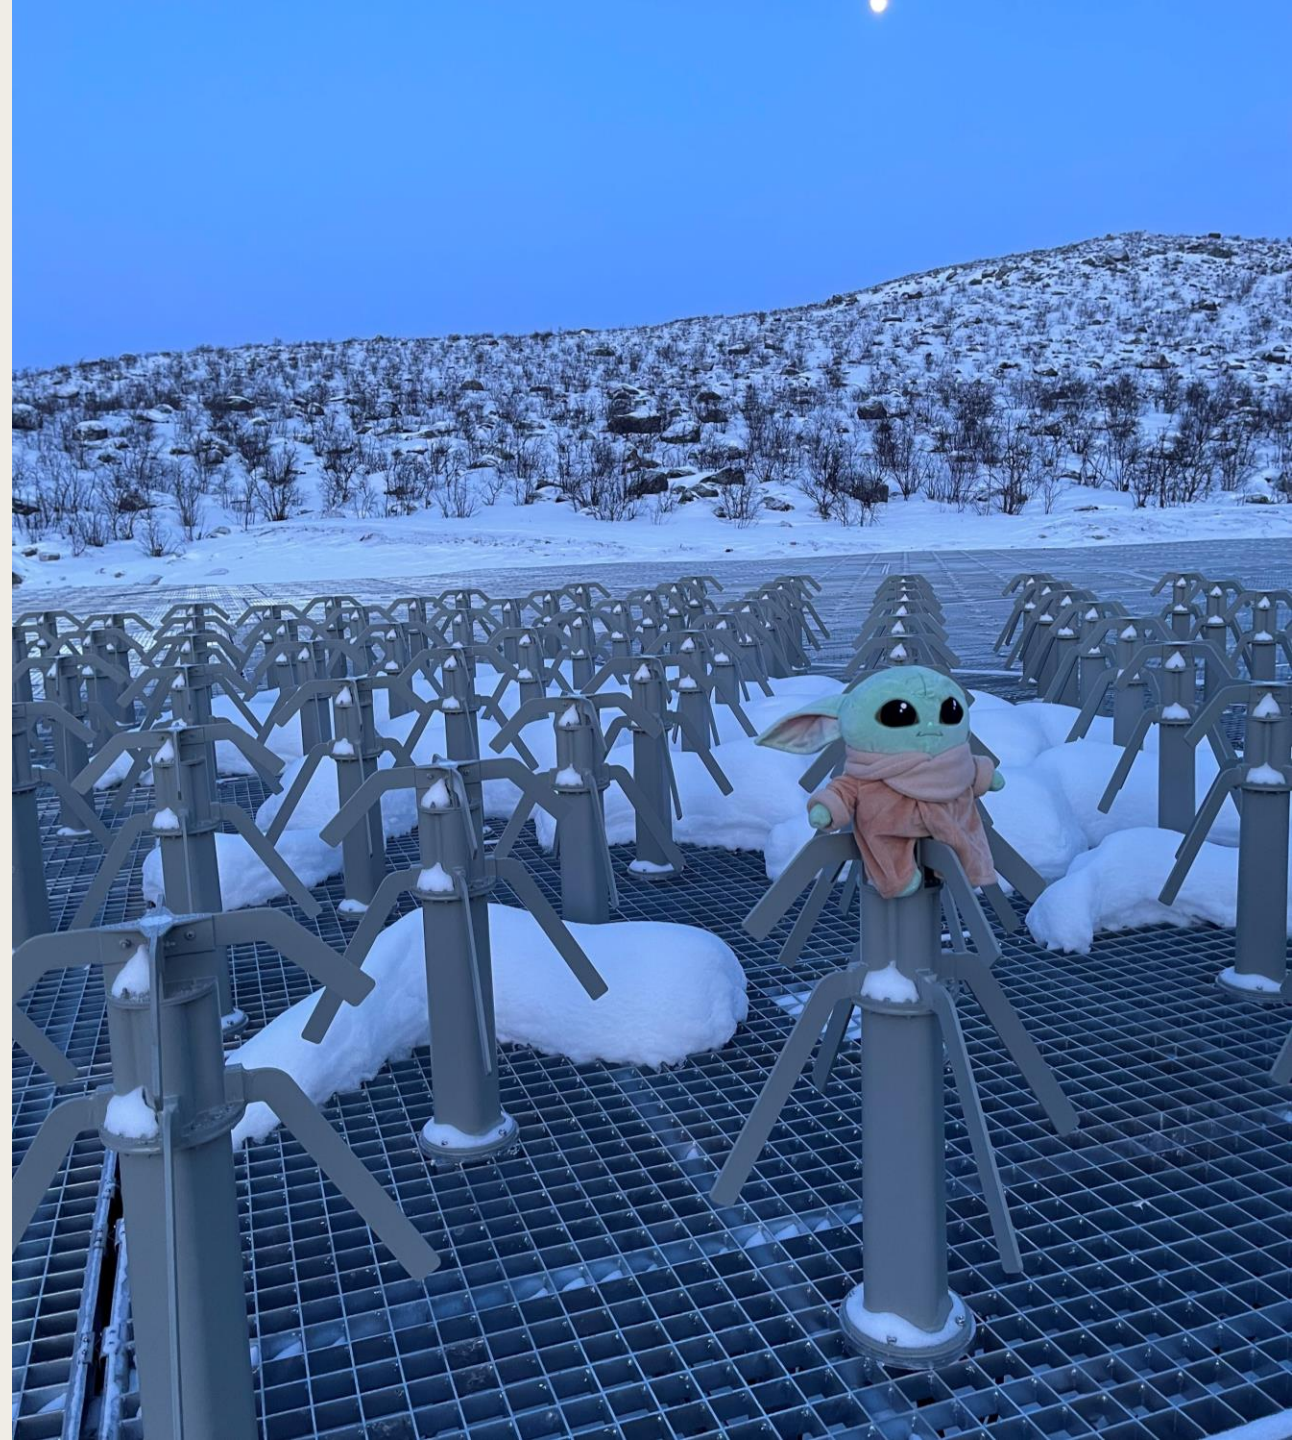

EISCAT 3D

03.05.2023

Spaningar

Försvaret

Ja – den svenska försvarsmakten har numera en Rymdavdelning inom flygvapnet

An aerial photograph of a vast, cracked ice field, likely a glacier or ice shelf. The ice is broken into numerous large, irregular icebergs and smaller ice floes. The ice has a blueish-white hue, and the cracks are deep and dark. The perspective is from a high angle, looking down on the ice field.

COMMUNICATIONS

HUMAN SPACE
EXPLORATION

AVIATION

ELECTRIC POWER

An aerial photograph of a rural landscape. The left side features a vibrant green field, possibly alfalfa or a similar cover crop. The right side is a brown, harvested field, likely corn. A tall, silver metal power line tower stands in the center-right, with several power lines stretching across the fields. The overall scene is captured from a high angle, showing the textures and colors of the agricultural land.