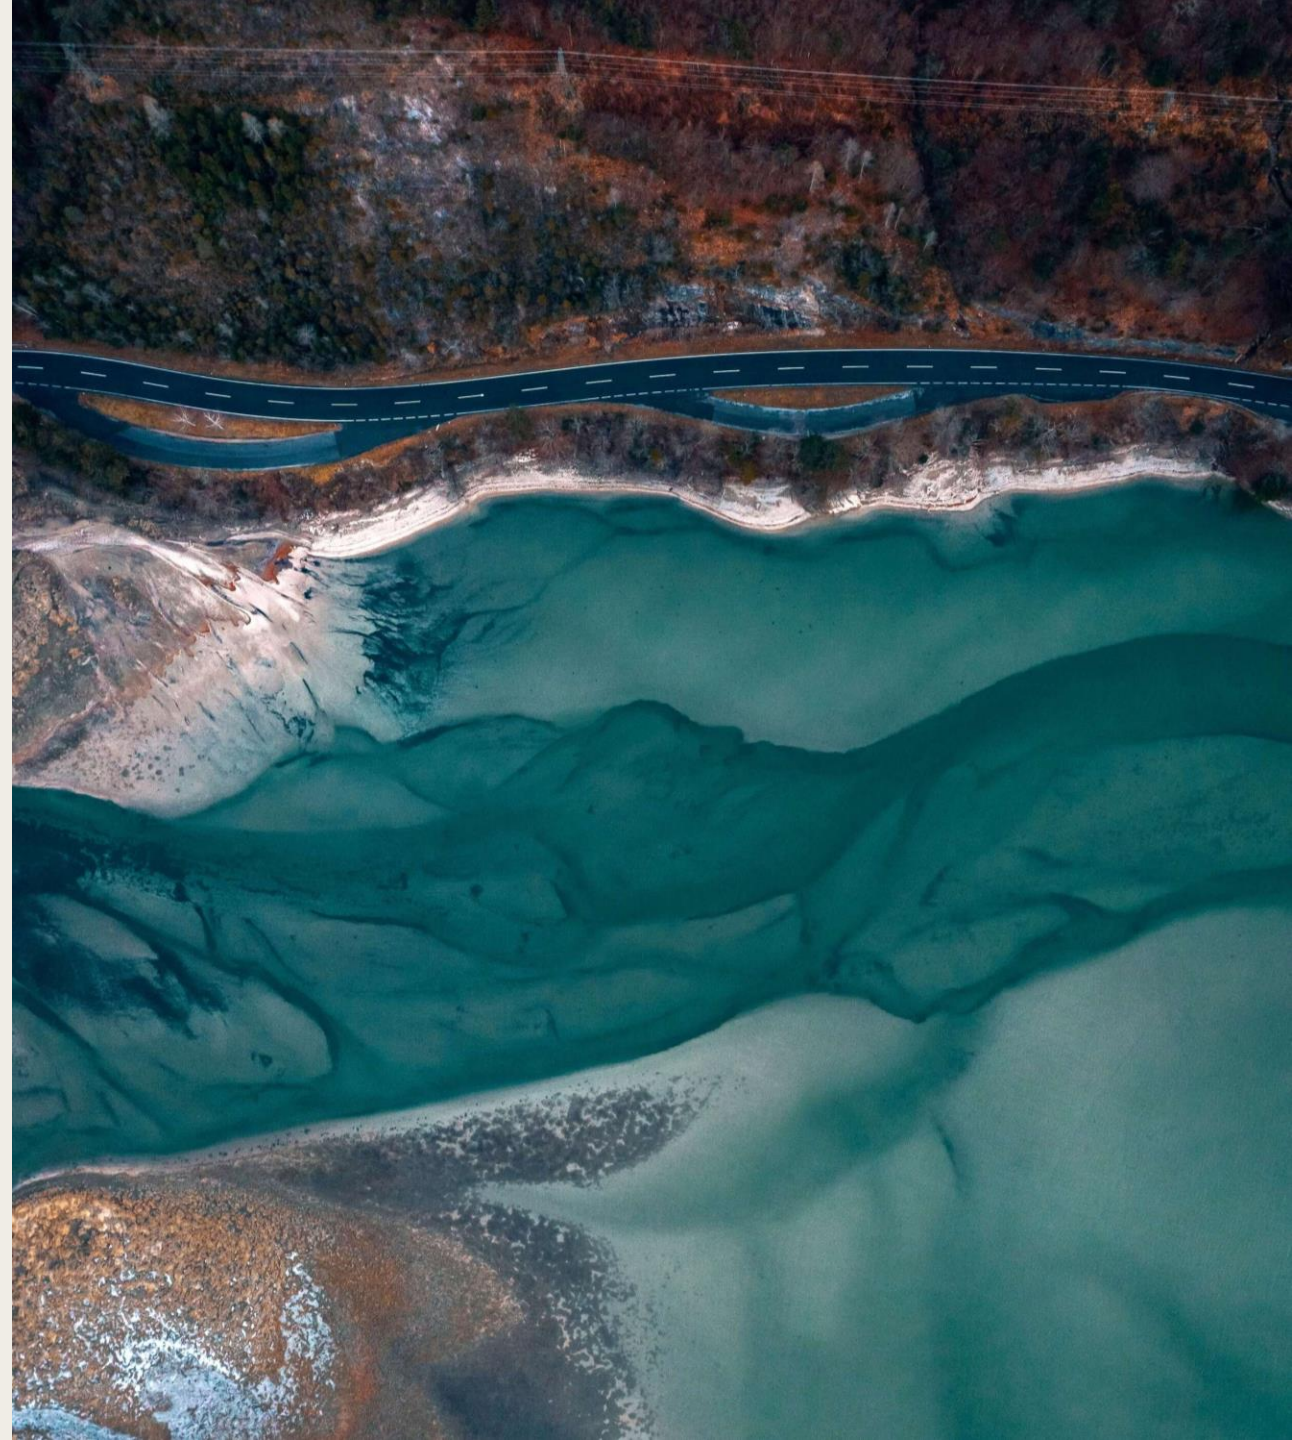

A photograph of the aurora borealis (Northern Lights) over a forest at night. The sky is dark blue and green, with vibrant green and purple aurora curtains. The sun is visible on the right side, creating a bright glow and lens flare. The forest is silhouetted against the sky.

Jonas Lind

GISS AW, 2023-05-02

Varför ska vi bry oss om Rymden ?

Jonas Lind, GISS AW 2023-05-02

03.05.2023

A close-up, artistic photograph of a human eye. The eye is looking slightly to the right. The iris is a deep blue color, and there is a bright, blue, ethereal reflection on the surface of the eye, resembling a sunset or a digital interface. The eyelashes are dark and well-defined. The overall lighting is soft and moody, with a color palette dominated by blues and purples.