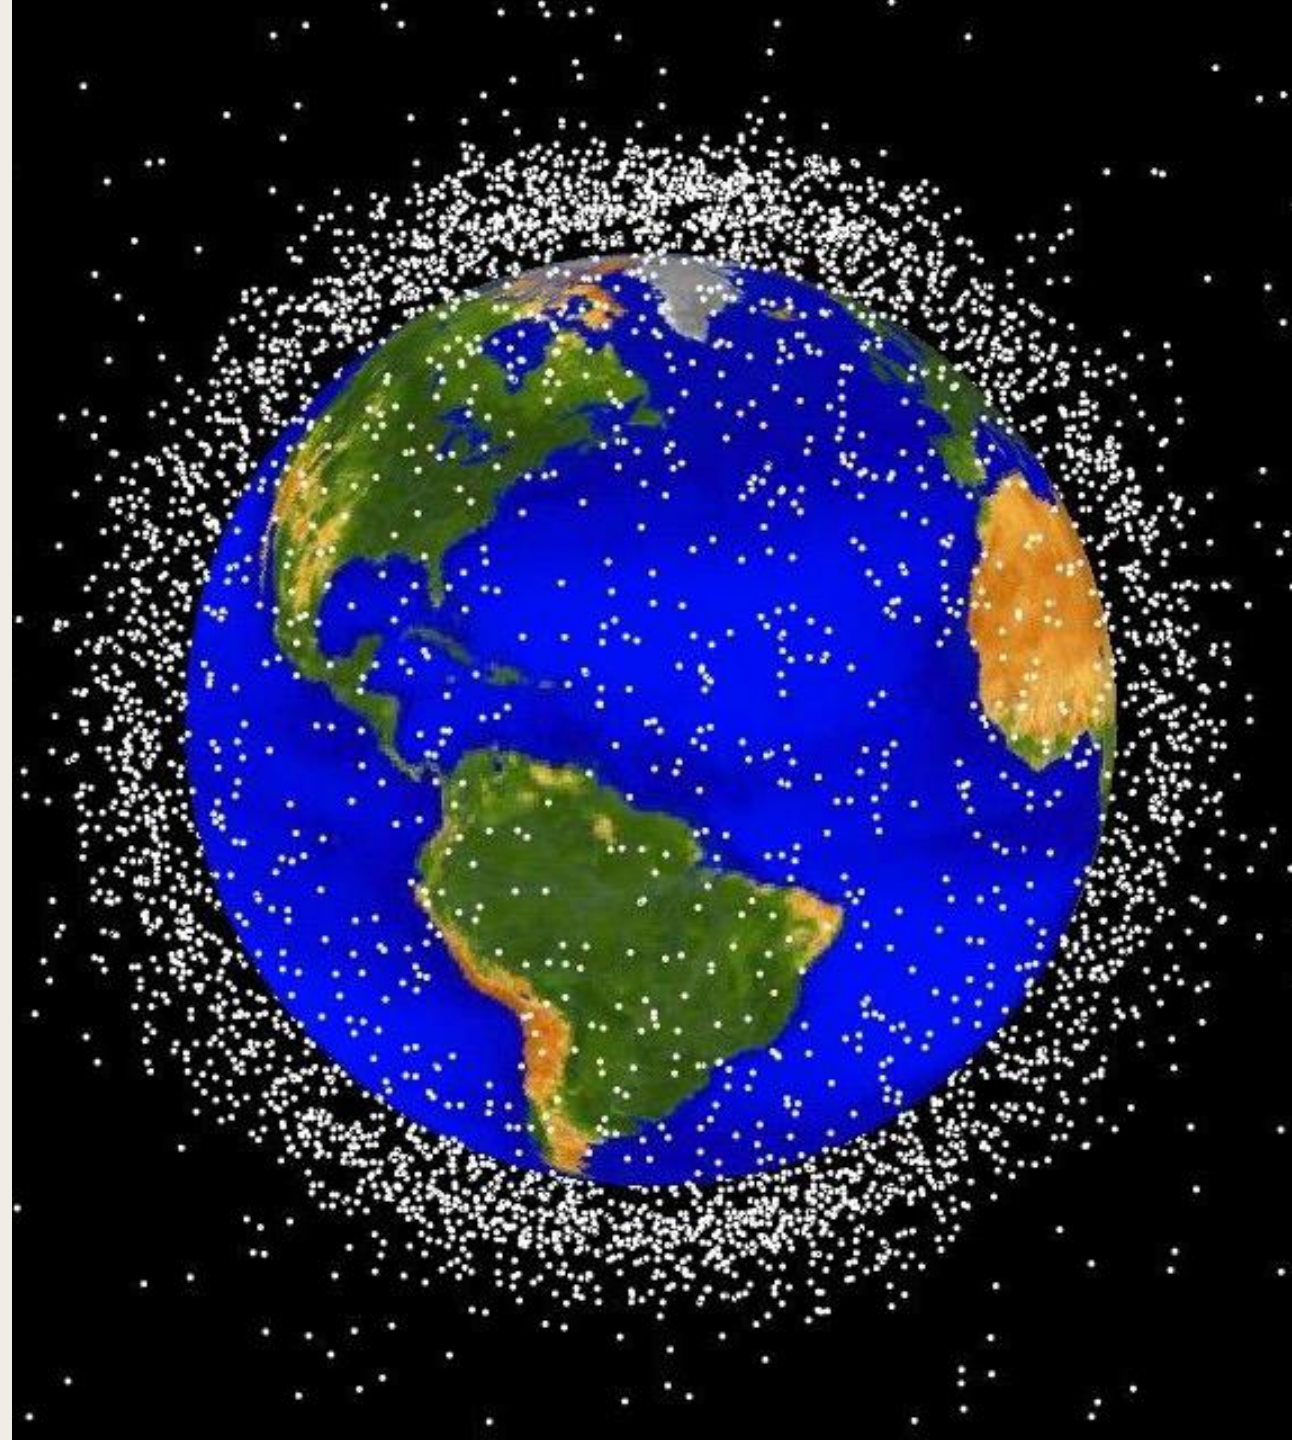

Navigation

Galileo

Positioning

Stor nytta av
varandra.

Stor kunskap om
varandra

Symbios

A vibrant clownfish with orange and white stripes is swimming within the protective tentacles of a sea anemone. The anemone's tentacles are light purple and have a bulbous, rounded tip. The background is a soft-focus underwater scene with more anemones and coral.